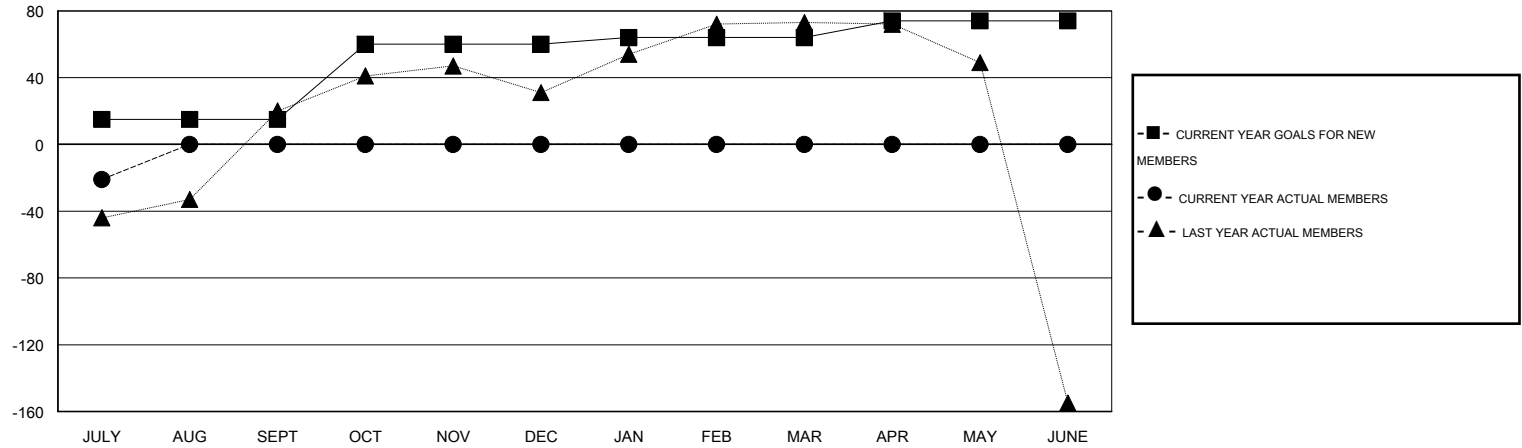

MONTHLY MEMBERSHIP PROGRESS REPORT

District 322 F

Results as of: 7/31/2014

GMT: NAZMUL HAQUE

LOCATION KINGDOM OF BHUTAN

GMT CA 6

Clubs					Members				
RESULTS FOR 2014-2015					RESULTS FOR 2014-2015				
QUARTER	NEW CLUB GOAL	ACTUAL NEW CLUBS	ACTUAL DROPPED CLUBS	ACTUAL NET GAIN/LOSS	QUARTER	NEW MEMBER GOAL	ACTUAL TOTAL MEMBERS ADDED	ACTUAL DROPPED MEMBERS	ACTUAL NET GAIN/LOSS
JULY/AUG/SEPT	1	0	0	0	JULY/AUG/SEPT	15	16	37	-21
OCT/NOV/DEC	1	0	0	0	OCT/NOV/DEC	45	0	0	0
JAN/FEB/MAR	1	0	0	0	JAN/FEB/MAR	4	0	0	0
APR/MAY/JUNE	0	0	0	0	APR/MAY/JUNE	10	0	0	0

GOALS AND ACTUAL NEW CLUBS CUMULATIVE

GOALS AND ACTUAL MEMBERS CUMULATIVE

DROPPED CLUBS: 0	6 CLUBS OF 66 ADDED 1 OR MORE NEW MEMBERS	<u>GENDER DISTRIBUTION</u>	
<u>DROPPED MEMBERS</u>		MALE	1,632 (81.27%)
DECEASED	CLICK HERE FOR HEALTH ASSESSMENT DATA	FEMALE	376 (18.73%)
CLUB CANCELLED		FAMILY UNIT MEMBERS	467
OTHER		HEAD OF HOUSEHOLD	206
TOTAL		NON-HEAD OF HOUSEHOLD	261