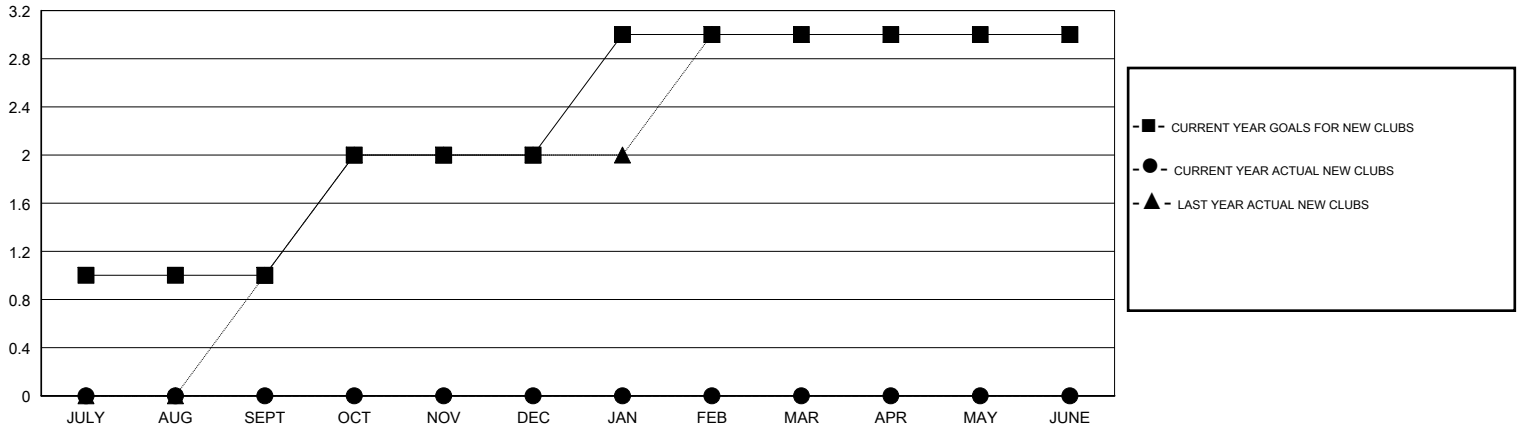

MONTHLY MEMBERSHIP PROGRESS REPORT

District 322 F

Results as of: 7/31/2014

GMT: NAZMUL HAQUE

LOCATION KINGDOM OF BHUTAN

GMT CA 6

Clubs					Members				
RESULTS FOR 2014-2015					RESULTS FOR 2014-2015				
QUARTER	NEW CLUB GOAL	ACTUAL NEW CLUBS	ACTUAL DROPPED CLUBS	ACTUAL NET GAIN/LOSS	QUARTER	NEW MEMBER GOAL	ACTUAL TOTAL MEMBERS ADDED	ACTUAL DROPPED MEMBERS	ACTUAL NET GAIN/LOSS
JULY/AUG/SEPT	1	0	0	0	JULY/AUG/SEPT	15	16	37	-21
OCT/NOV/DEC	1	0	0	0	OCT/NOV/DEC	45	0	0	0
JAN/FEB/MAR	1	0	0	0	JAN/FEB/MAR	4	0	0	0
APR/MAY/JUNE	0	0	0	0	APR/MAY/JUNE	10	0	0	0

GOALS AND ACTUAL NEW CLUBS CUMULATIVE

GOALS AND ACTUAL MEMBERS CUMULATIVE

DROPPED CLUBS: 0	6 CLUBS OF 66 ADDED 1 OR MORE NEW MEMBERS	<u>GENDER DISTRIBUTION</u>	
<u>DROPPED MEMBERS</u>		MALE	1,632 (81.27%)
DECEASED	CLICK HERE FOR HEALTH ASSESSMENT DATA	FEMALE	376 (18.73%)
CLUB CANCELLED		FAMILY UNIT MEMBERS	467
OTHER		HEAD OF HOUSEHOLD	206
TOTAL		NON-HEAD OF HOUSEHOLD	261